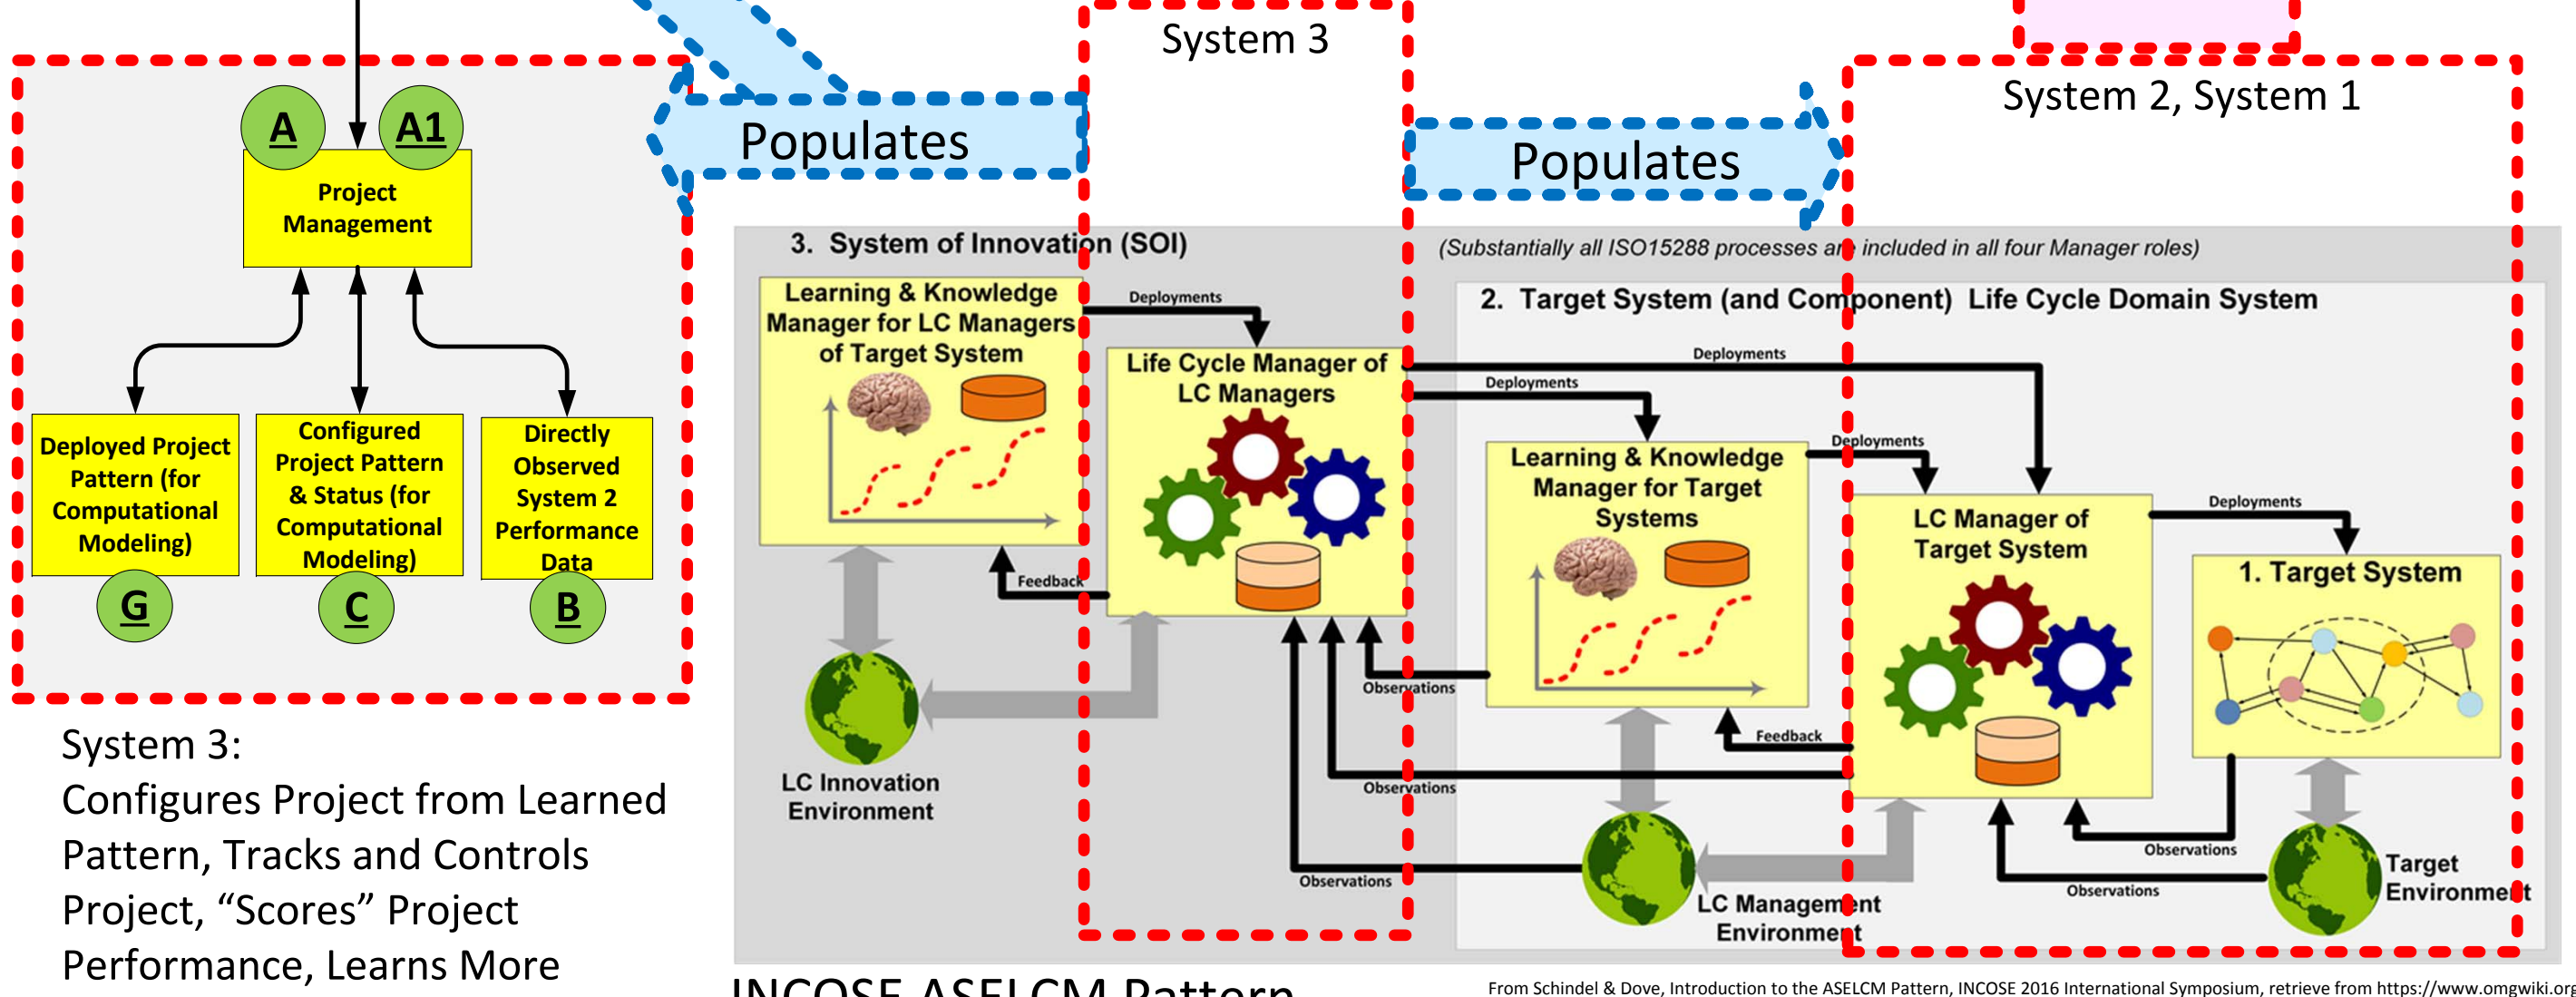

INCOSE ASELCM Pattern – Virtual Learning Ecosystem Framework

Modeling, Model VVUQ, and Model Use: ASELCM Ecosystem Overview Levels V1.4.2 03.05.2020