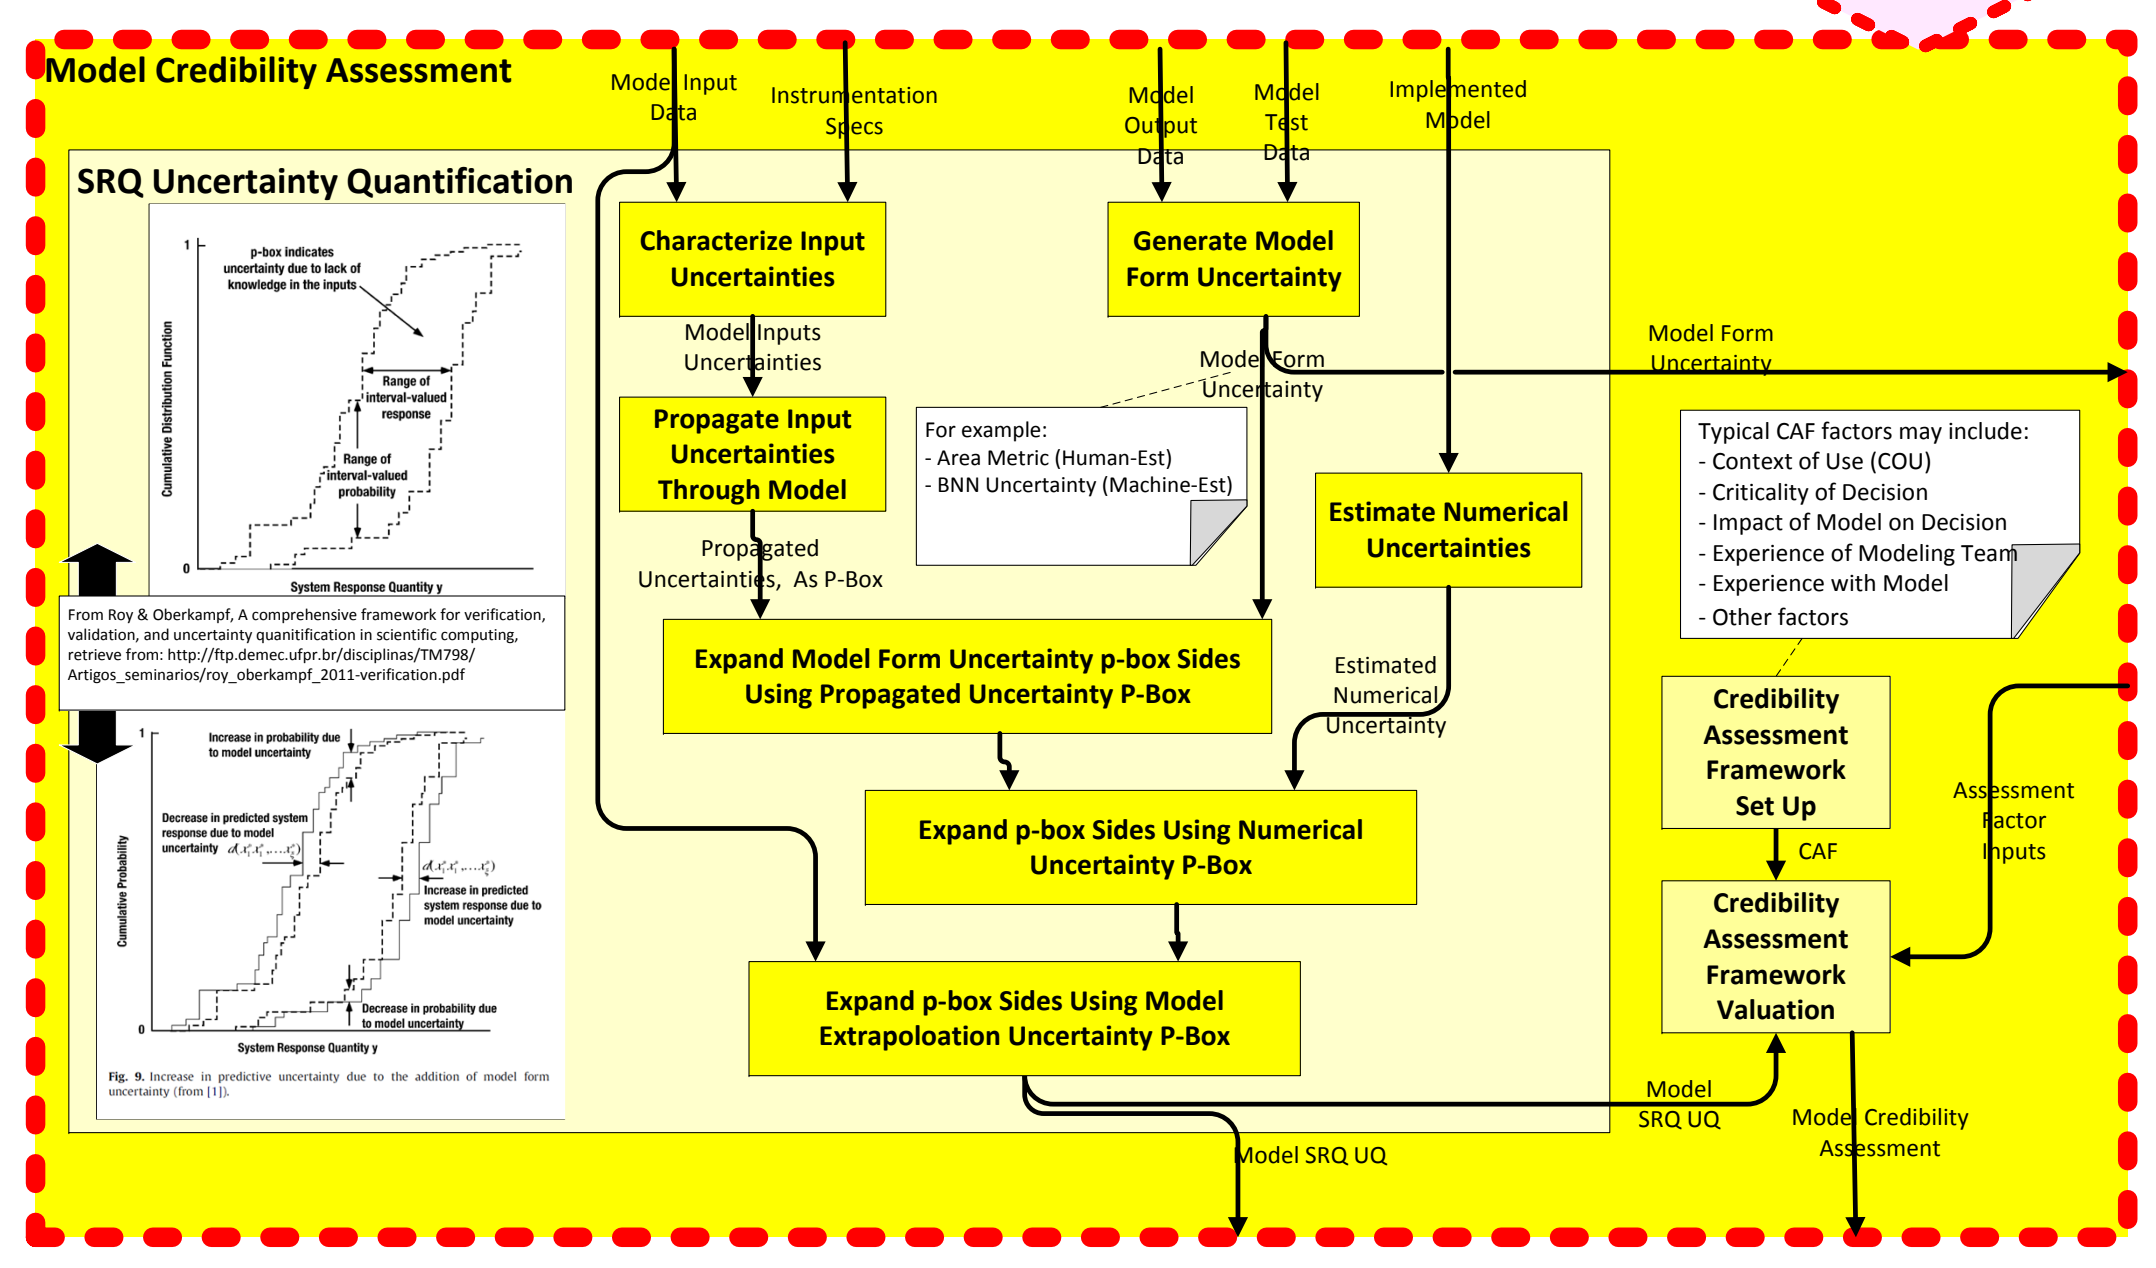

Virtual Model Credibility Assessment-- including Model Verification, Validation, Uncertainty Quantification (VVUQ)